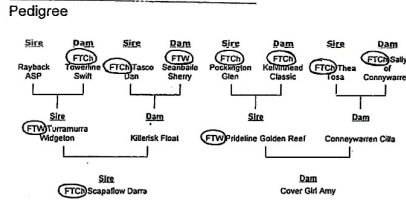

PEDIGREE

LILLEYHILL'S OKIE DOKIE

SIRE
SHORTTHORN DYNAMO GAUGE
SN87066101 05-03 OFA27G AKC DNA #V313230 (UKG)

Sire FTW Millibules McCoy	Sire FTCH Anchacasia Sam of Drakeshead	Sire FTW Ballyellery Adder	Sire FTW Raybank Asp Dam Bellmount Orchid
	Dam FTCH Killerisk Hero	Sire FTCH Tibebe Tash	Sire FTCH Palgrave Quin
	Dam FTCH Morayglen Megan of Millibules	Sire FTCH Tibebe Topaz	Sire FTCH Barnavara Chub
	Dam FTCH Munro Tess	Sire FTCH Shadden Dale	Sire FTCH Hedenham Park Dash of Philray
Dam Brinwood Beck	Sire FTW Waxtiam Emperor	Dam Waxtiam Cassandra	Sire FTW Sandringham Sidney
	Dam Waxtiam Cara	Sire FTCH Abbotsleigh Joshua	Sire FTW Angelstown Black Magic
		Dam Bonnie of Waxtiam	Sire FTW New Grange Chip
			Dam Meg of Shillingthorp

Sire FTCH Dargaffin Dynamo	Sire FTCH Tasco Broom Tip of Carnochway	Sire Int. FTCH Hesterbank Alex of Tasco	Sire FTCH Haretor Mark of Drakeshead Dam Malwell Kestrel
	Dam Tasco Yellow Sally	Sire FTCH Shinshall Apache	Sire FTCH Swinbrook Stonefly
	Dam Dargaffin Candy	Sire FTCH Millibules Dust Lad	Sire Int. FTCH Kelvenhead Magnum
		Dam Earlsmill Dianna of Millibules	Sire FTW Loft Dargaffin
		Dam Dargaffin Anna	Dam Maxwell June of Daegaffin

SIRE
Toby
(HRCH) Stewart's Scapflaw Toby JH

DAM
LILLEY HILL MISS MUSTARD
SR37491003 03-08

CERTIFIED THE KENNEL CLUB Export Pedigree
1-5 CLARGES STREET • LONDON W1Y 8AB

Registration No. 2544CK Born 2003

Retriever (Labrador) Sex Bltch Breeder MR B J FORBES

Registered Owner Mr B H Floyd

7 IRETT CH MFT CH LLEACROSS RINKALS
0182BL (BLACK)
PALGRAVE SLIPPERY SUE
83 H1470702US (BLACK)
7905'S 08068AR

9 TREGO'S BOLD SOLO
KQ24233
10 H2782204D4 (BLACK)

11 HARETOR MARK OF DRAKESHEAD FT CH
3534ET (BLACK)
MALWELL KESTREL
12 M4204404M03 (BLACK)
0146BP (BLACK)

13 SHINSHALL APACHE FT CH
SWINBROOK STONEFLY
14 8253BQ (BLACK)

19 FT CH SWINBROOK TANN
20 HOLDGATE SWALLOW
23 FT CH KENSWICK HAMISEE
24 FT CH PALGRAVE HOLLY

30 FT CH PALGRAVE EDWARD
40 FT CH GREENMAIOR TIDE
41 FT CH HOLDGATE WILHE
42 HOLDGATE MEGAN
51 FT CH DANBRIAS BLACK TER
52 FT CH TONNER POINT BE HO
53 EYEBROOK WILLOW
54 FT CH PALGRAVE SWINBROOK

FTCH Swinjon Dirk of Drakeshead
Dam: Haretor Emma

I certify that the above is a true copy of the Pedigree of STORMWATCH FARR FT CH
as recorded at The Kennel Club
Office Registrar