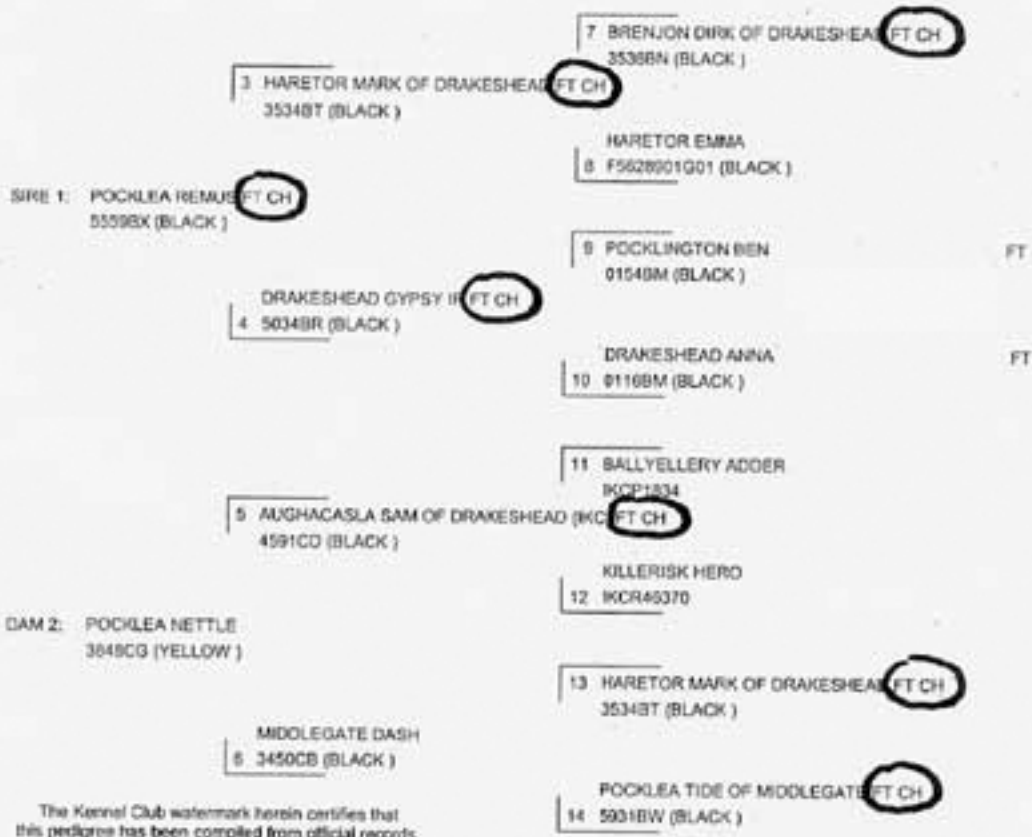

# CERTIFIED THE KENNEL CLUB Export Pedigree

1-3 CLARGES STREET • LONDON W1Y 8AB

**Pedigree for WISCOMBE CID** *SIRE* Registration No. Y3124901Y03 Born 1

**Breed** Retriever (Labrador) **Sex Dog** **Breeder** MS S A K CHICHESTER  
**Colour** YELLOW **Registered Owner** MRS B HAYNES-FLOYD

I certify that the above is a true copy of the Pedigree of WISCOMBE CID as recorded at The Kennel Club

Signed *[Signature]* Office Registrar

Date 03/04/2001

This Pedigree Certificate is not valid without the seal of The Kennel Club

## THE KENNEL CLUB Three Generation Pedigree

1 Clarges Street, London W1Y 8AB

**Pedigree for POCKLEA AMY** *DAM*  
 Retriever (Labrador)  
 BLACK

The Kennel Club watermark herein certifies that this pedigree has been compiled from official records. This is not an export document