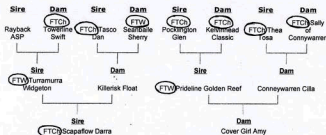

SIRE

Toby

HRCH Stewart's Scapflow Toby JH

Pedigree

LILLEY HILL MISS MUSTARD