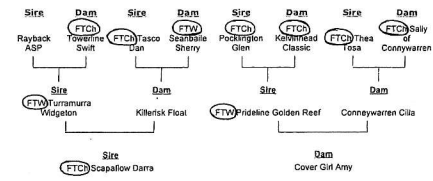

PEDIGREE

LILLEYHILL'S OKIE DOKIE

SIRE
SHORTTHORN DYNAMO GAUGE
SN87066101 05-03 OFA27G AKC DNA #V313230 (UKG)

Sire FTW Millbules McCoy	Sire FTCH Anchacasia Sam of Drakeshead	Sire FTW Ballyellery Adder	Sire FTW Raybank Asp
	Dam FTCH Morayglan Megan of Millbules	Dam FTCH Killersk Hero	Dam FTW Seabaille Sherry
Dam Brincwood Beck	Sire FTW Waxtiam Emperor	Sire FTCH Tibea Tosh	Sire FTCH Palgrave Quin
	Dam Waxtiam Cassandra	Dam FTCH Black Dusk of Ridlington	Dam FTCH Tibea Topaz
Dam Waxtiam Cara	Sire FTCH Abbotsleigh Joshua	Sire FTCH Hedenham Park Dash of Philray	Sire FTCH Sandringham Sidney
	Dam Bonnie of Waxtiam	Dam FTW Palgrave Heidi	Dam FTCH Sandringham Rebecca
		Sire Angelstown Black Magic	Sire FTW New Grange Chip
		Dam Susan of Brackenbank	Dam Meg of Shillingthorp

Sire FTCH Dargaffin Dynamo	Sire FTCH Tasco Broom Tip of Carnochway	Sire Int. FTCH Heatersbank Alex of Tasco	Sire FTCH Haretor Mark of Drakeshead
	Dam Dargaffin Candy	Dam FTCH Tasco Yellow Sally	Dam FTCH Malwell Kestrel
4 time qualifier for The British Retriever Championship	Sire FTCH Millbules Dust Lad	Sire FTCH Shinshail Apache	Sire FTCH Swinbrook Stonefly
	Dam FTW Dargaffin Anna	Dam FTCH Earlsmill Dianna of Millbules	Dam Int. FTCH Kelvinhead Magnum
		Sire FTW Lofi Dargaffin	Dam Maxwell June of Dargaffin

SIRE
Toby
HRCH Stewart's Scapaflo Toby JH
Pedigree

DAM
LILLEY HILL MISS MUSTARD
SR37491003 03-08

CERTIFIED Export Pedigree
THE KENNEL CLUB
1-5 CLARGES STREET • LONDON W1Y 8AB

DEDICATED TO THE BREED Breeder for STORMWATCH FARR FT CH Retriever (Labrador) YELLOW TASCO BORIS FT CH 4581CH (BLACK) TASCO YELLOW BELLE OF STORMWATCH 2315CO (YELLOW)	Registration No. 2544CK Sex/Bitch Breeder MR B J FORBES Registered Owner Mr B H Floyd 19 FT CH SWINBROOK TAN 7 FT CH & FT CH LEACROSS RINKALS 0152BL (BLACK) PALGRAVE SLIPPERY SUE 8 H1479702H06 (BLACK) 9 TREC'S BOLD SOLO K0R22(3) TREC'S DEBORAH 10 H2782208J04 (BLACK) 11 HARETOR MARK OF DRAKESHEAD FT CH 3534RT (BLACK) MALWELL KESTREL 12 M4684004M03 (BLACK) 13 SHINSHAIL APACHE FT CH 0146BP (BLACK) SWINBROOK STONEFLY 14 8253B0 (BLACK)	Born 21 19 FT CH PALGRAVE EDWARD 20 FT CH BENNIMOR TIDE 41 FT CH HOLDGATE WILLIE 42 HOLDGATE MEGAN 51 FT CH DANBRIAS BLACK TER 52 FT CH TONNER FORT BE HO 53 EYEBROOK WILLOW 54 FT CH PALGRAVE SWINBROOK

I certify that the above is a true copy of the Pedigree of STORMWATCH FARR FT CH
as recorded at The Kennel Club
Signed _____ Registrar